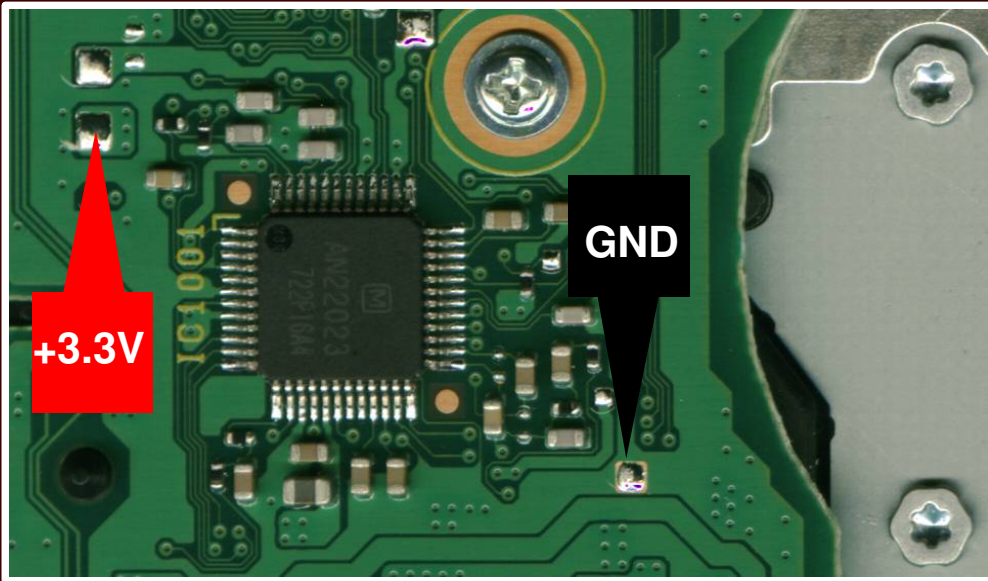

d2pro 5/9-wire installation guide

Legend

- Mandatory
- Do NOT connect for 5-wire install!
- Power Supply (+3.3 volts)
- Power Supply (ground)

IMPORTANT – REGION FREE ACTIVATION
 For region free, you *must* load an OWN REGION game disc following installation for this feature to be activated!

5 WIRES OR 9 WIRES?
 For DMS/D2A/D2B drive chipset installations, use 5 wires. For D2C, use 9 wires!