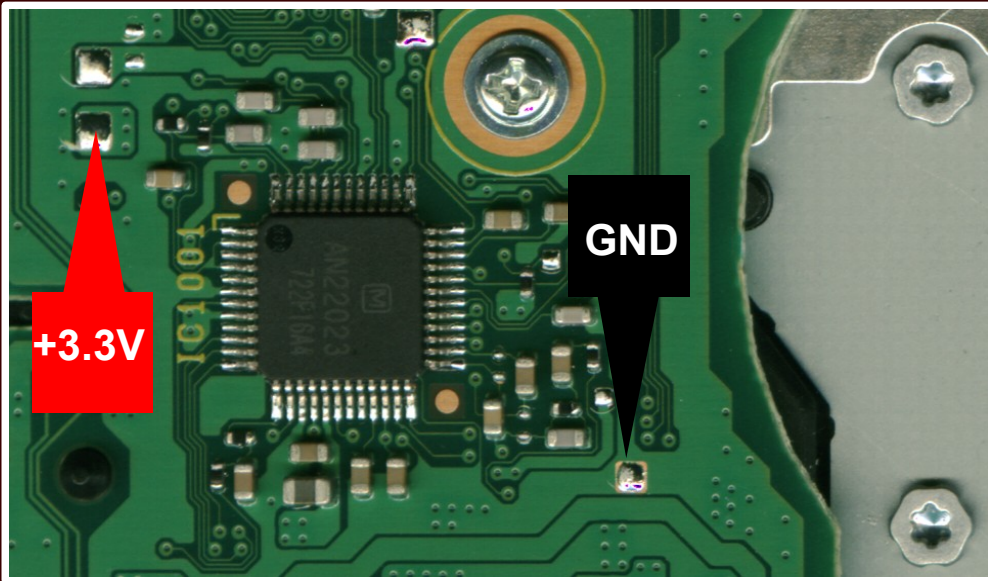

d2pro 13/15/19-wire installation guide

Legend

- Mandatory
- Not needed for 13-wire installation
- ◆ Optional (for region free compatibility)
- Power Supply (+3.3 volts)
- Power Supply (ground)

	JP1	JP2
No region override	0	0
Patch for PAL	0	1
Patch for USA NTSC	1	0
Patch for JAPAN NTSC	1	1

To enable region free compatibility, close the jumper(s) to match the region of your console.